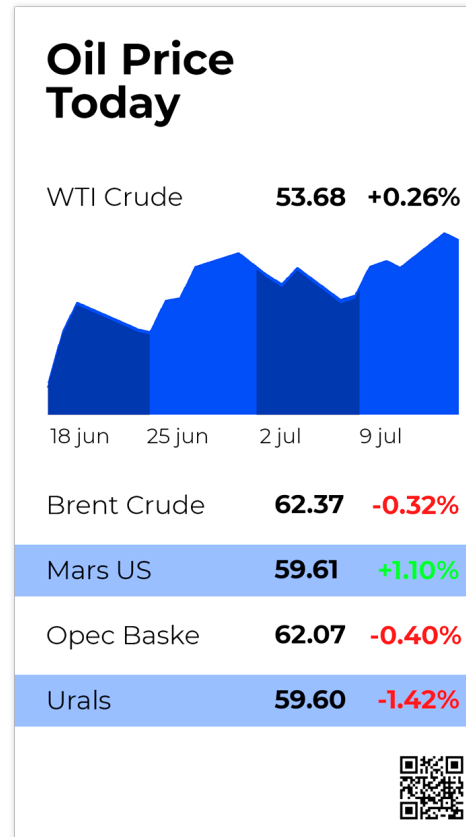

Real Time Bus

Line	Destination	Minutes
21	San Lino	2
31	La Fayette	4
03	Bad Ratzes	5
08	Siusi	7
27	De' Medici	11

Week Calendar

Today, 29 dec

- Weekly project management 09:30 - 10:30
  Conference Room
- Project Risk Assessment (workshop) 14:30 - 17:30
  Conference Room

Tomorrow, 30 dec

- Daily scrum 09:30 - 10:30
  Meeting room A

21	S
31	L
03	B
08	S
27	D

Oil Price Today

WTI Crude

18 jun 20

Brent Crude

Mars US

Opec Baske

Urals

Week Calendar