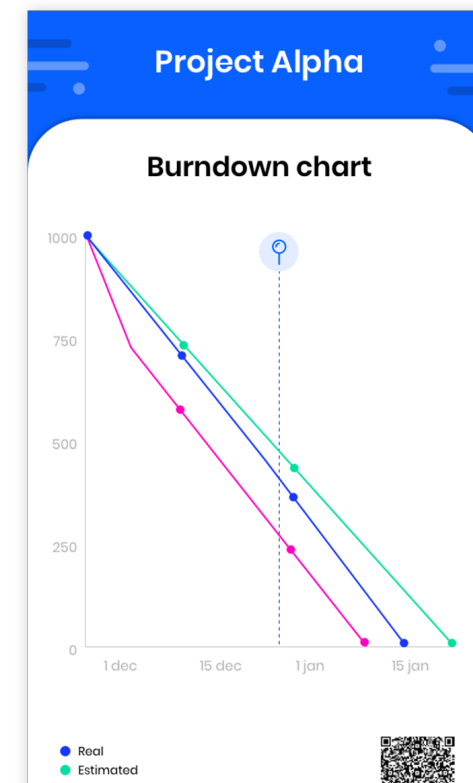

Real Time Bus

Line	Destination	Minutes
21	San Lino	2
31	La Fayette	4
03	Bad Ratzes	5
08	Siusi	7
27	De' Medici	11

Week Calendar

Today, 29 dec

- Weekly project management 09:30 - 10:30
  Conference Room
- Project Risk Assessment (workshop) 14:30 - 17:30
  Conference Room

Tomorrow, 30 dec

- Daily scrum 09:30 - 10:30
  Meeting room A

21	S
31	L
03	B
08	S
27	D

Oil Price Today

WTI Crude

18 jun 20

Brent Crude

Mars US

Opec Baske

Urals

Week Calendar