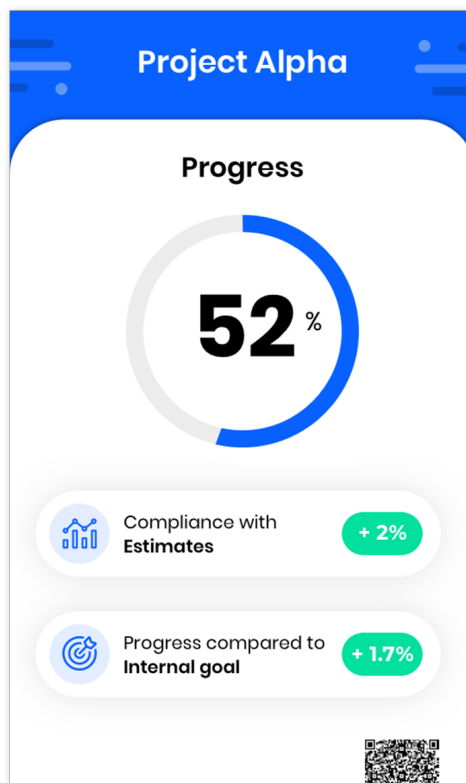

Real Time Bus

Line	Destination	Minutes
21	San Lino	2
31	La Fayette	4
03	Bad Ratzes	5
08	Siusi	7
27	De' Medici	11

Week Calendar

Today, 29 dec

- Weekly project management 09:30 - 10:30
  Conference Room
- Project Risk Assessment (workshop) 14:30 - 17:30
  Conference Room

Tomorrow, 30 dec

- Daily scrum 09:30 - 10:30
  Meeting room A

21	S
31	L
03	B
08	S
27	D

Oil Price Today

WTI Crude

18 jun 20

Brent Crude

Mars US

Opec Baske

Urals

Week Calendar